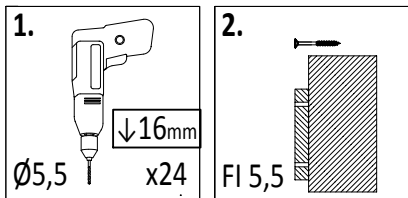

13

!!!min 13mm < a < !!!max 16mm

W40 x24

18

1,6x9,0x60cm

x6

14

!!!min 13mm < a < !!!max 17mm

W40 x24

18

1,6x9,0x60cm

x6