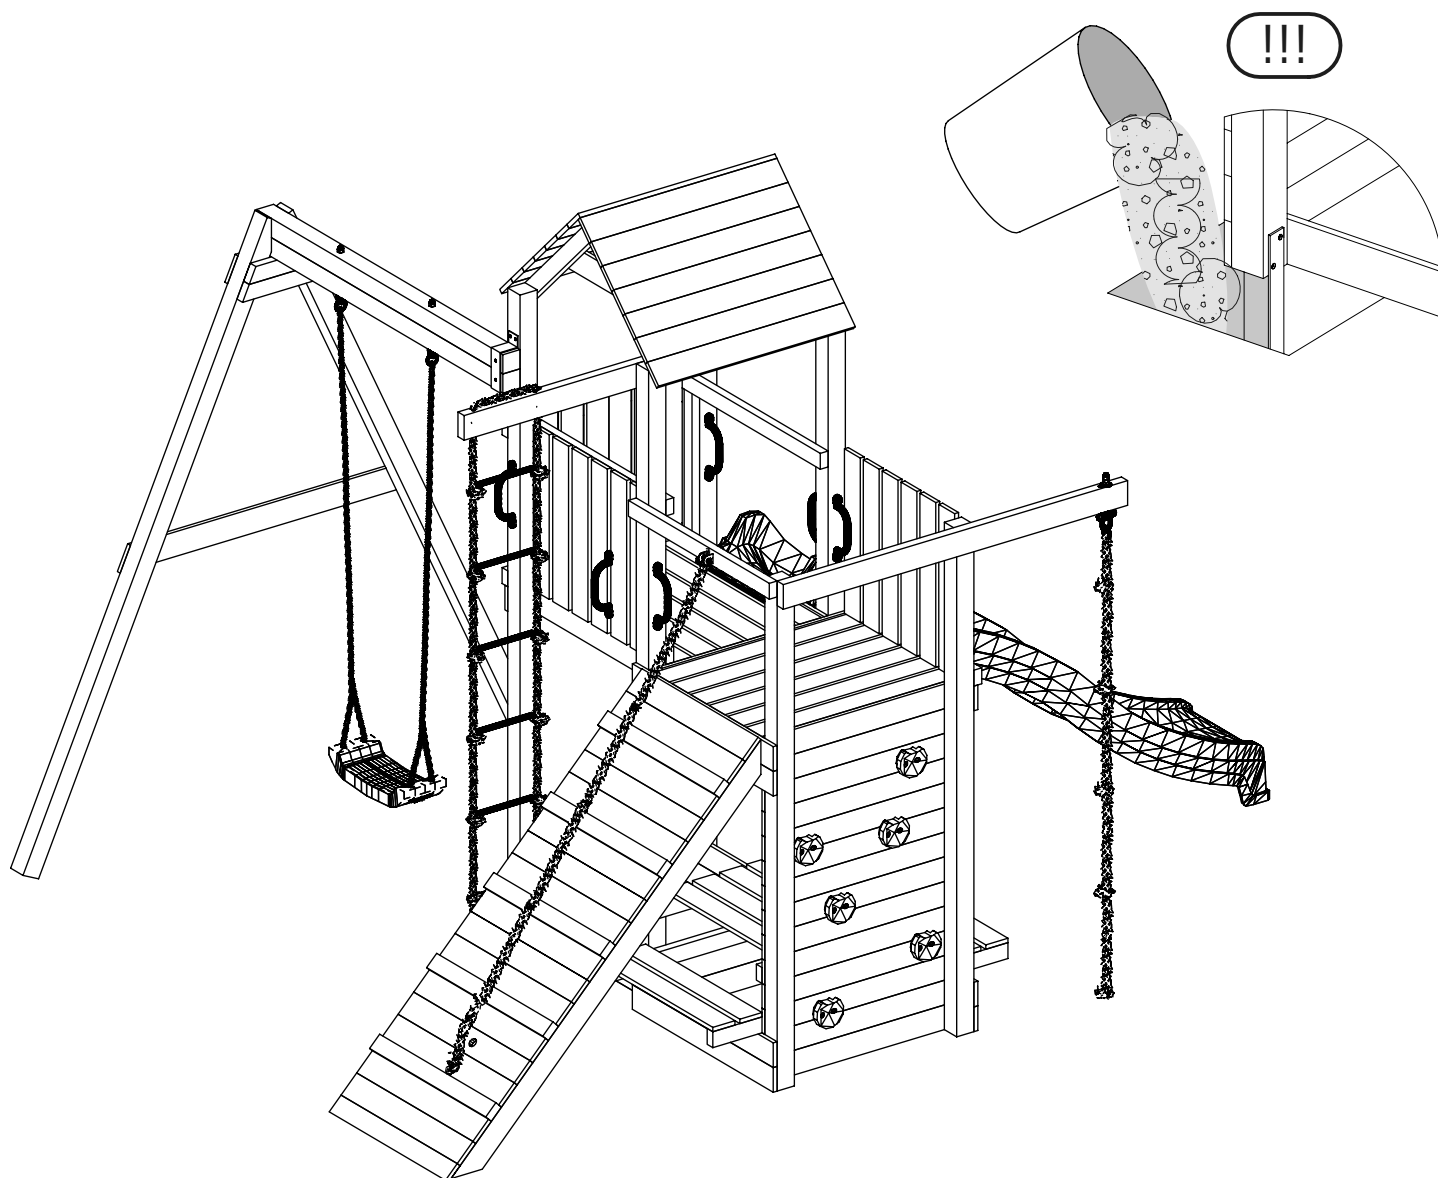

# PLAYGROUND ACTIVER

(396 x 285 x h272cm)

003\_03580\_07112019

INSTALLATION INSTRUCTIONS

# PLAC ZABAW ACTIVER

(396 x 285 x h272cm)

003\_03580\_07112019

INSTRUKCJA MONTAŻU