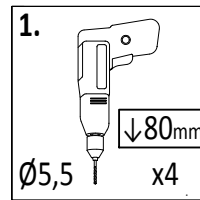

15a 1,6x9,0x120cm
x1

20a 1,6x9,0x32,5cm
x1

1a 7,0x7,0x230cm
x2

3a 7,0x7,0x140cm
x2