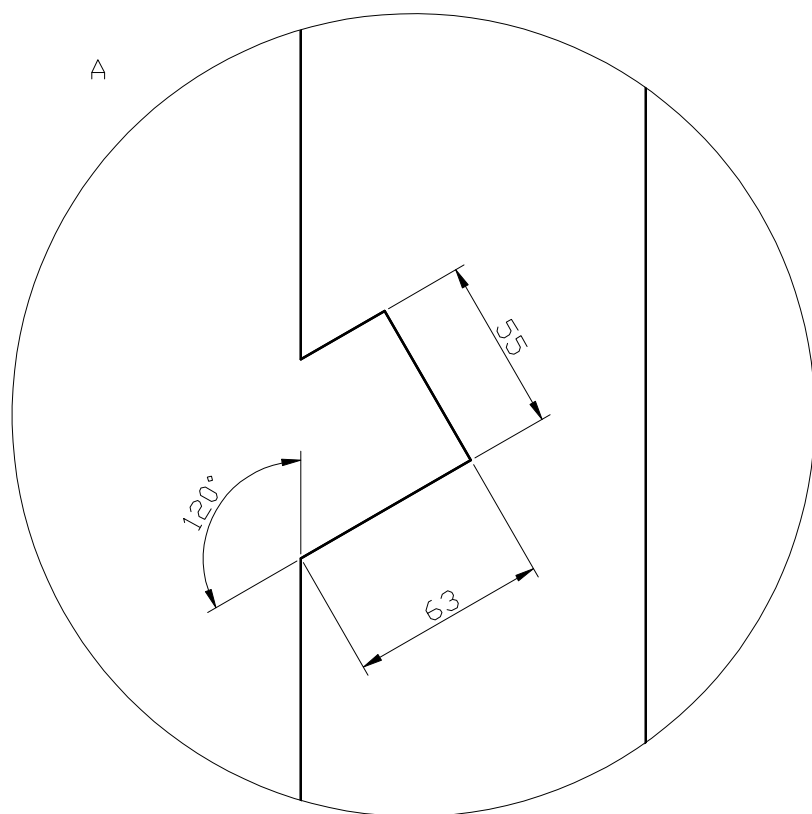

Article:
Gazebo Classico - Element F

Page:
14/15

Article nr:
42.4343