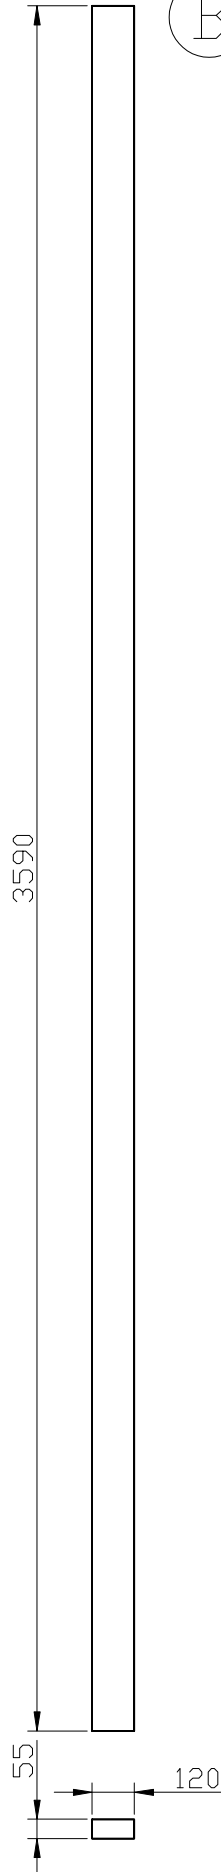

Gazebo Classico

Element	Quantity
A	4
B	2
C	2
D	8
E	4
F	4
G	4
H	1

Article:
Gazebo Classico

Page:
2/15

Article nr:
42.4343

3x wood
screw for
each leg A

Article:
Gazebo Classico

Page:
3/15

Article nr:
42.4343

use nails to attach angle struts to the legs

D

A

Article:
Gazebo Classico

Page:
6/15

Article nr:
42.4343

Article:
Gazebo Classico

Page:
7/15

Article nr:
42.4343

Article:
Gazebo Classico

Page:
8/15

Article nr:
42.4343

Article:
Gazebo Classico - Element A

Page:
9/15

Article nr:
42.4343

C

B

D

Article:
Gazebo Classico - Element E

Page:
11/15

Article nr:
42.4343

Article:

Gazebo Classico - Element E part E1