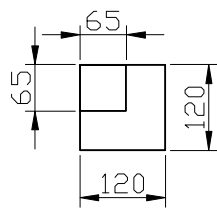

Article:
Gazebo Classico - Element A

Page:
9/15

Article nr:
42.4343