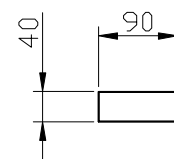

Article: Gazebo Classico - Element E part E2 and E3

Page: 13/15

Article nr: 42.4343