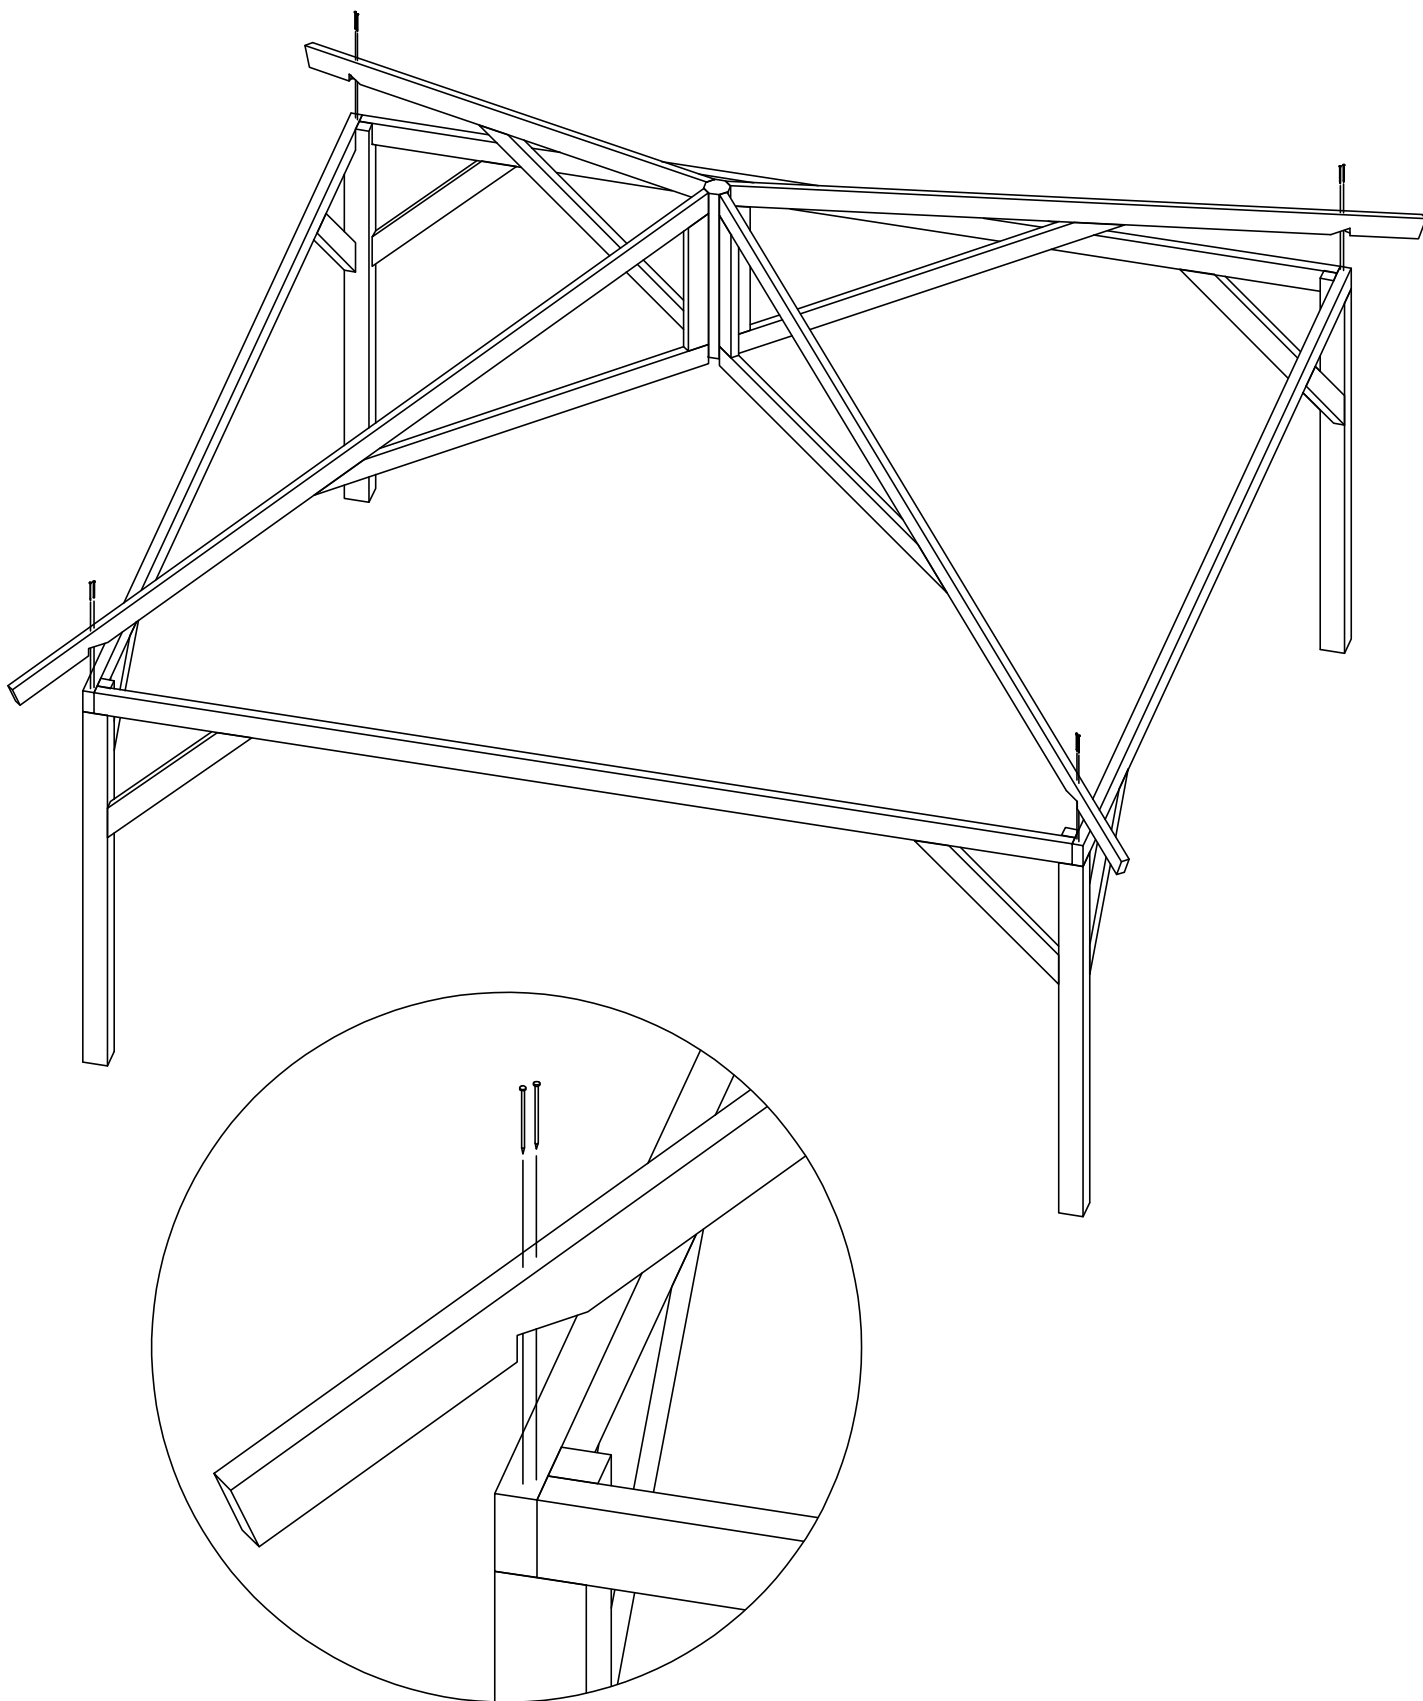

Gazebo Classico

Element	Quantity
A	4
B	2
C	2
D	8
E	4
F	4
G	4
H	1

Article:
Gazebo Classico

Page:
2/15

Article nr:
42.4343

3x wood
screw for
each leg A

Article:
Gazebo Classico

Page:
3/15

Article nr:
42.4343

use nails to attach angle struts to the legs

D

A

Article:
Gazebo Classico

Page:
6/15

Article nr:
42.4343

Article:
Gazebo Classico