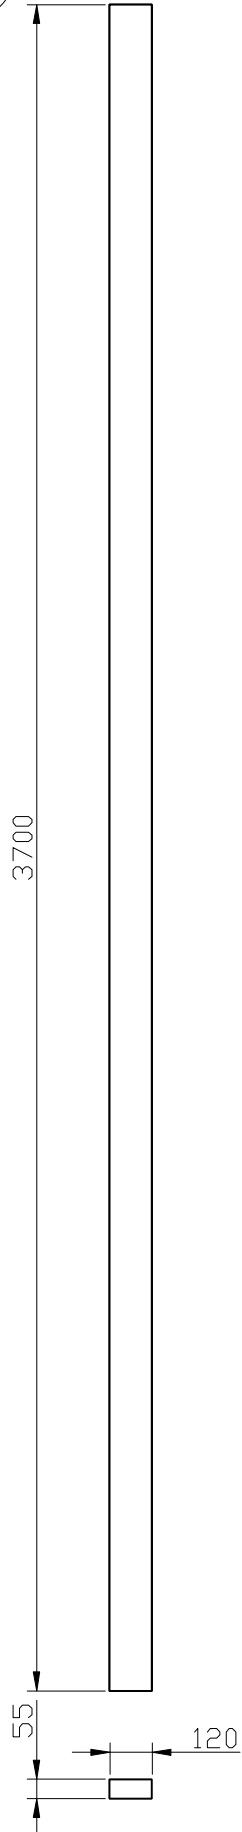

Gazebo Classico

Element	Quantity
A	4
B	2
C	2
D	8
E	4
F	4
G	4
H	1

Article:
Gazebo Classico

Page:
2/15

Article nr:
42.4343

3x wood
screw for
each leg A

Article:
Gazebo Classico

Page:
3/15

Article nr:
42.4343

use nails to attach angle struts to the legs

D

A

Article:
Gazebo Classico

Page:
6/15

Article nr:
42.4343

Article:
Gazebo Classico

Page:
7/15

Article nr:
42.4343

Article:
Gazebo Classico

Page:
8/15

Article nr:
42.4343

Article:
Gazebo Classico - Element A

Page:
9/15

Article nr:
42.4343

C

B

D

Article:
Gazebo Classico - Element E

Page:
11/15

Article nr:
42.4343

Article:

Gazebo Classico - Element E part E1