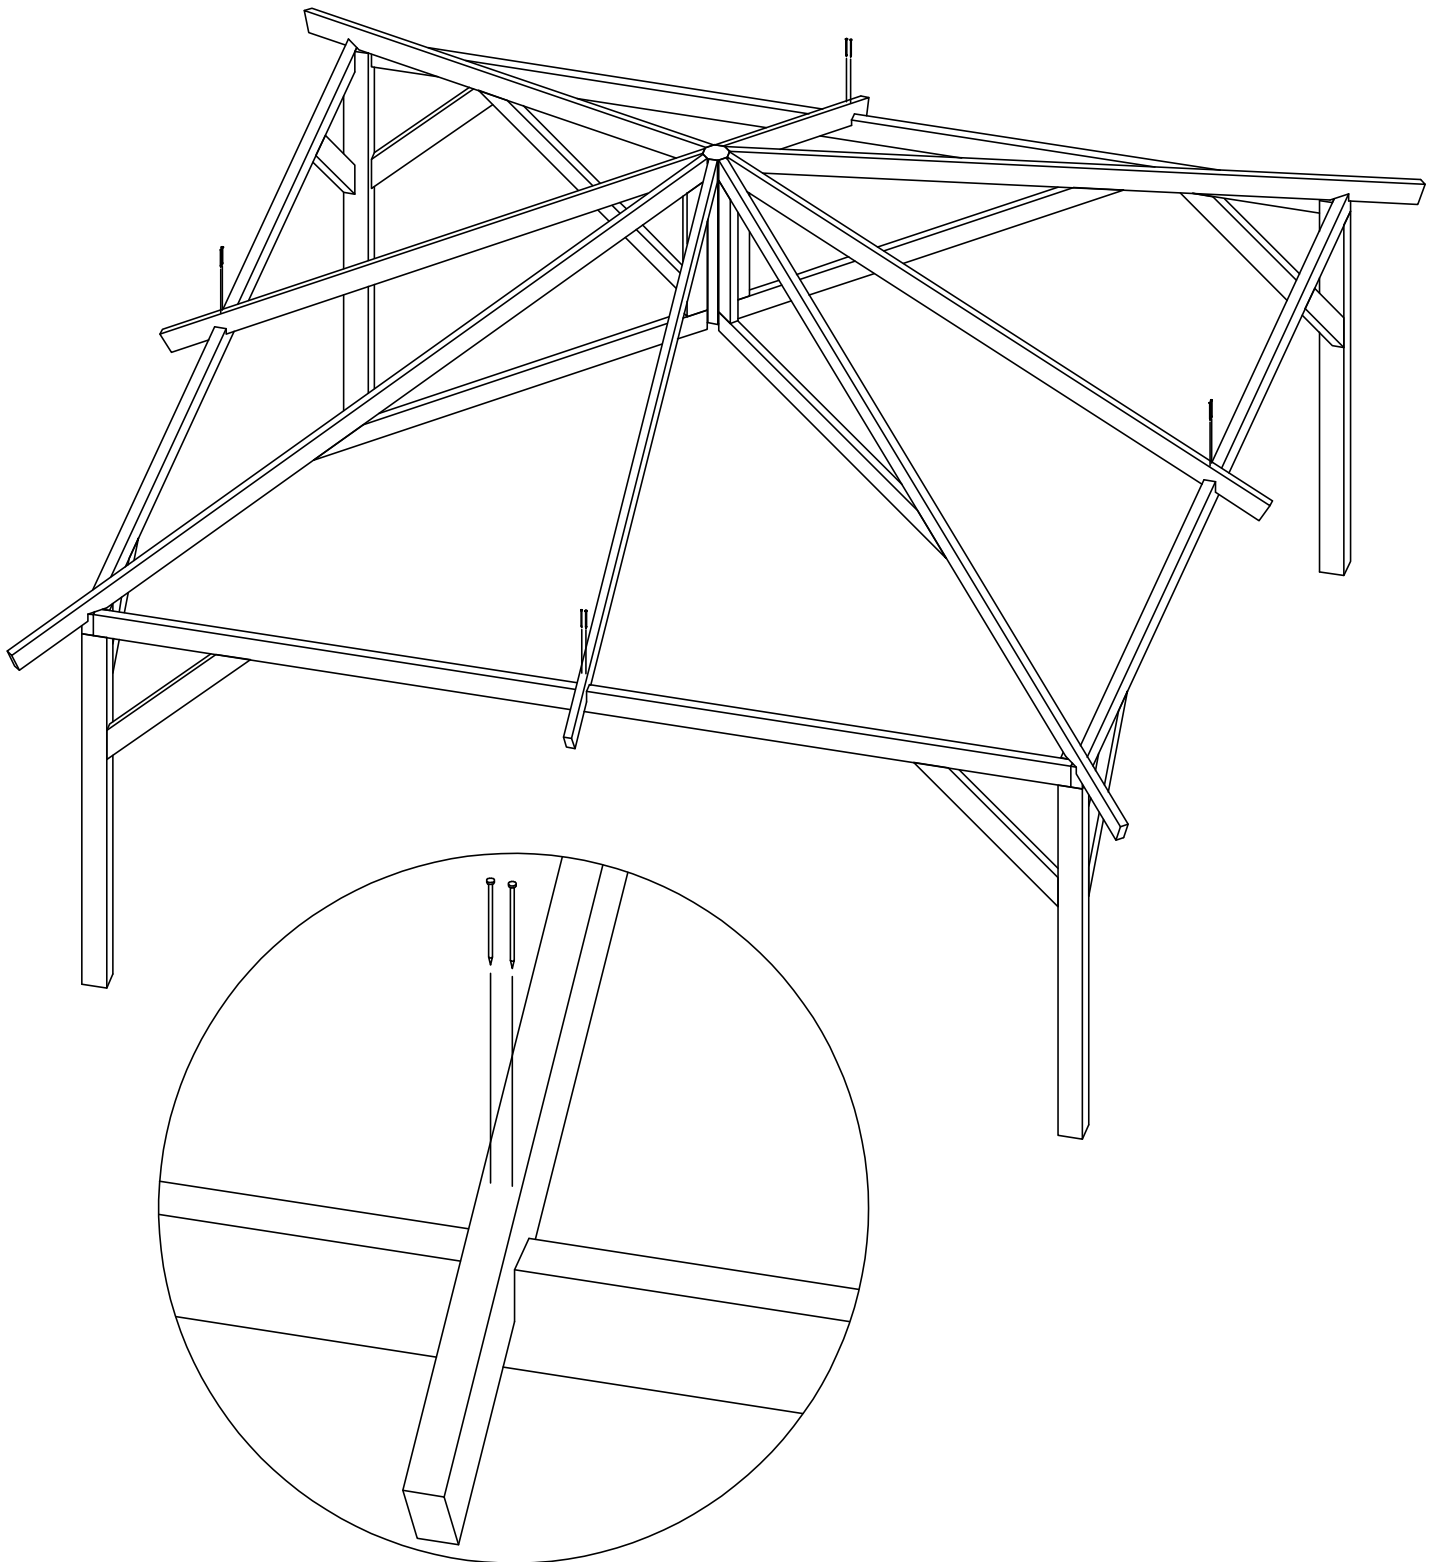

Gazebo Classico

Element	Quantity
A	4
B	2
C	2
D	8
E	4
F	4
G	4
H	1

Article:
Gazebo Classico

Page:
2/15

Article nr:
42.4343

3x wood
screw for
each leg A

Article:
Gazebo Classico

Page:
3/15

Article nr:
42.4343

use nails to attach angle struts to the legs

D

A

Article:
Gazebo Classico

Page:
6/15

Article nr:
42.4343

Article:
Gazebo Classico