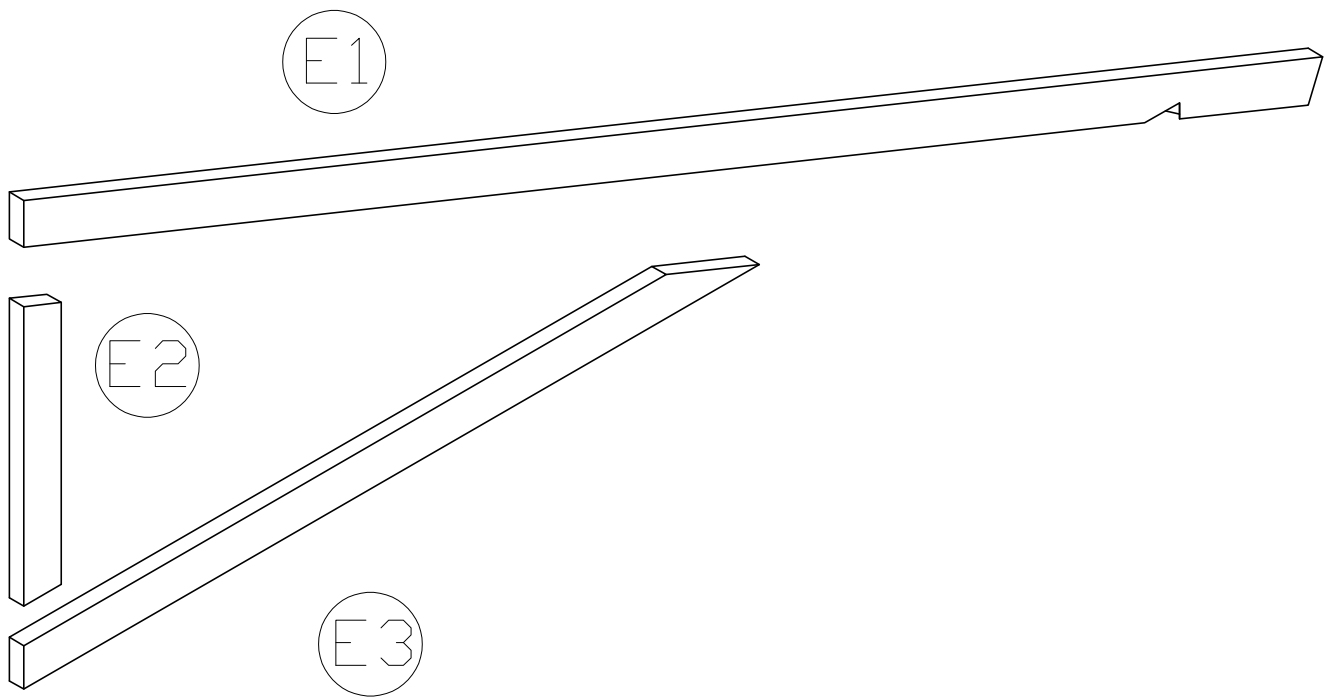

Article:
Gazebo Classico - Element E

Page:
11/15

Article nr:
42.4343