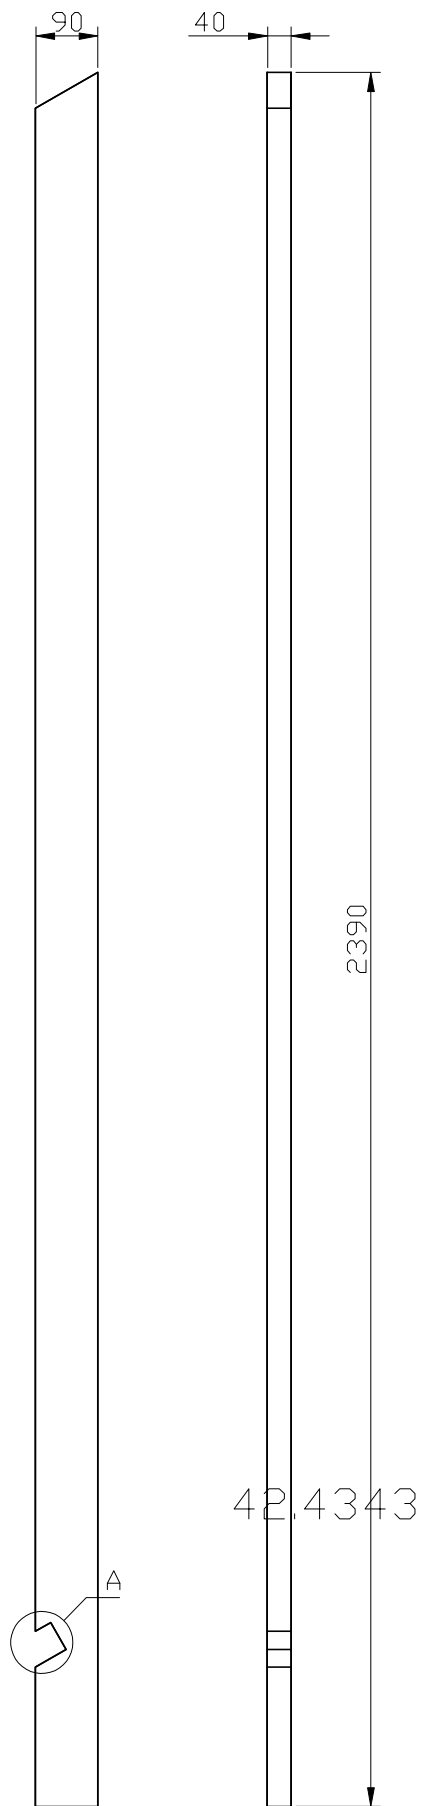

Gazebo Classico

Element	Quantity
A	4
B	2
C	2
D	8
E	4
F	4
G	4
H	1

Article:
Gazebo Classico

Page:
2/15

Article nr:
42.4343

3x wood
screw for
each leg A

Article:
Gazebo Classico

Page:
3/15

Article nr:
42.4343

use nails to attach angle struts to the legs

D

A

Article:
Gazebo Classico

Page:
6/15

Article nr:
42.4343

Article:
Gazebo Classico

Page:
7/15

Article nr:
42.4343

Article:
Gazebo Classico

Page:
8/15

Article nr:
42.4343

Article:
Gazebo Classico - Element A

Page:
9/15

Article nr:
42.4343

Page:

12/15

Article nr:

42.4343

Article: Gazebo Classico - Element E part E2 and E3

Page: 13/15

Article nr: 42.4343

Article:
Gazebo Classico - Element F