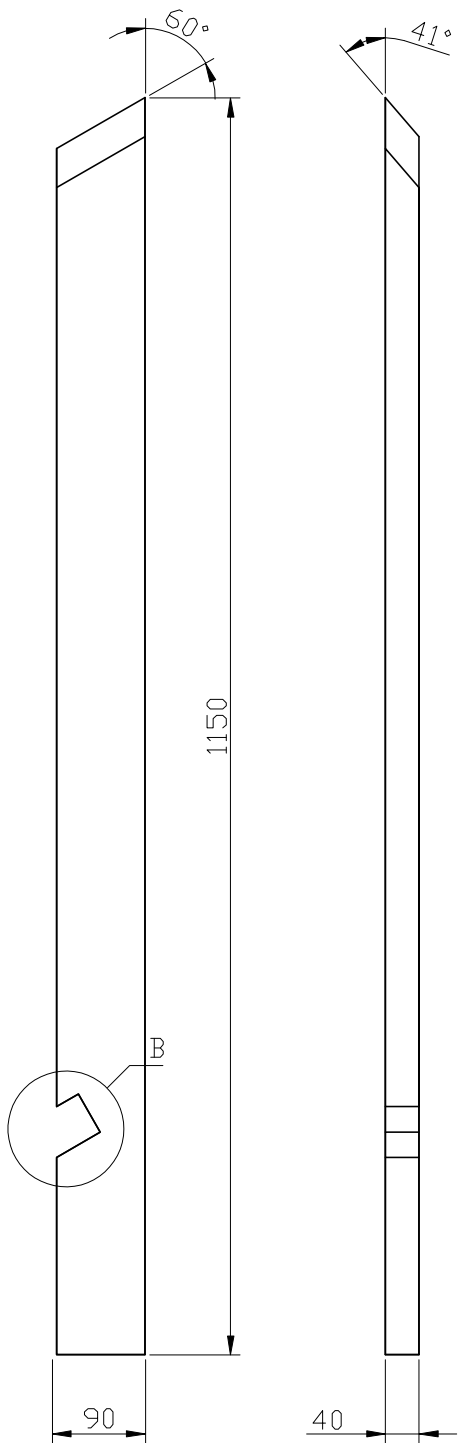

Article:
Gazebo Classico - Element G

Page:
15/15

Article nr:
42.4343