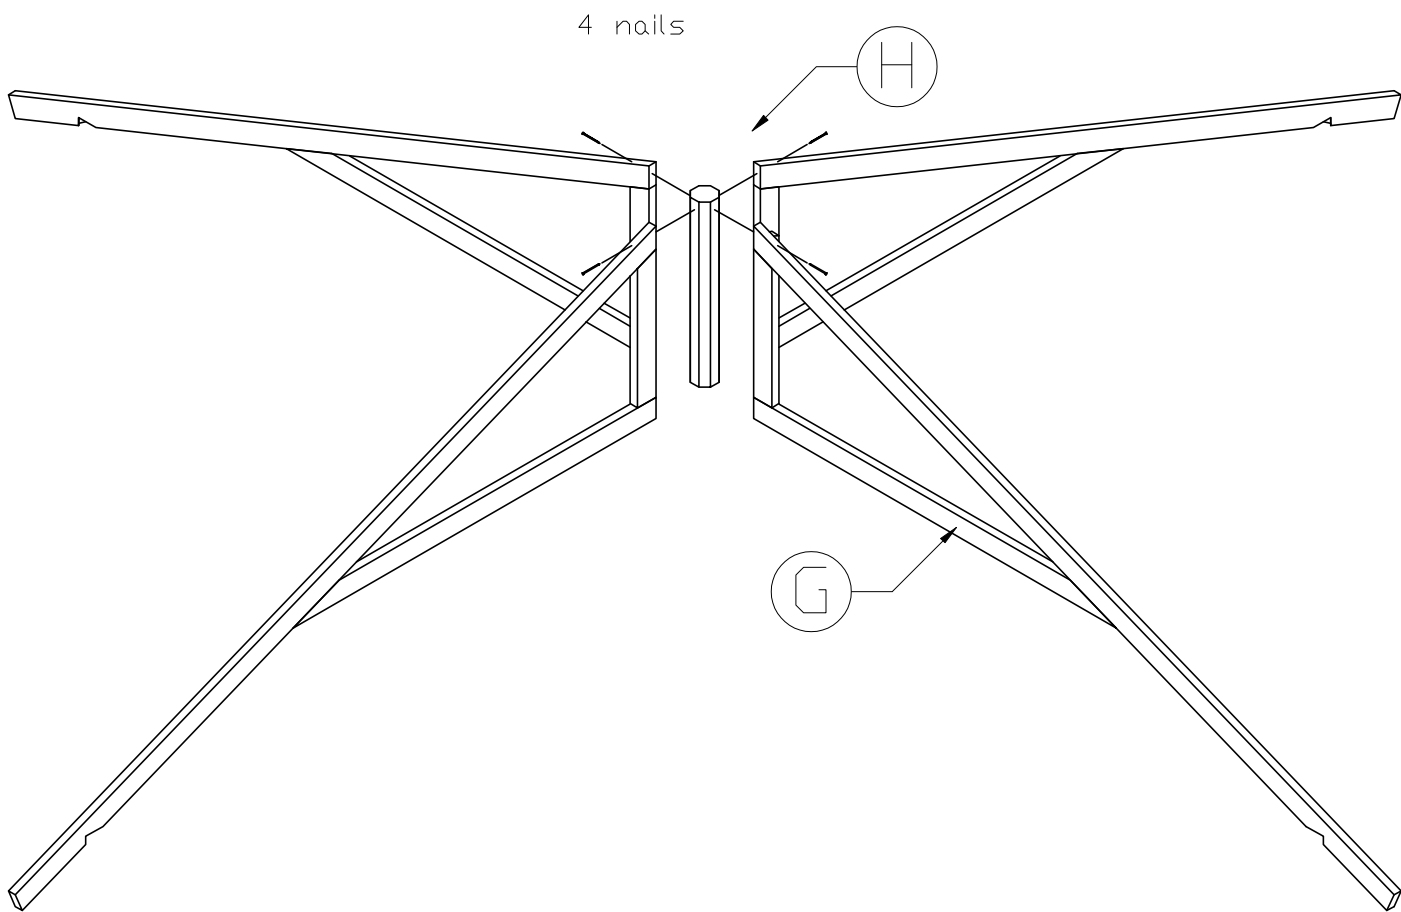

Gazebo Classico

Element	Quantity
A	4
B	2
C	2
D	8
E	4
F	4
G	4
H	1

Article:
Gazebo Classico

Page:
2/15

Article nr:
42.4343

3x wood
screw for
each leg A

Article:
Gazebo Classico

Page:
3/15

Article nr:
42.4343

use nails to attach angle struts to the legs

D

A

Article:
Gazebo Classico

Page:
6/15

Article nr:
42.4343

Article:
Gazebo Classico