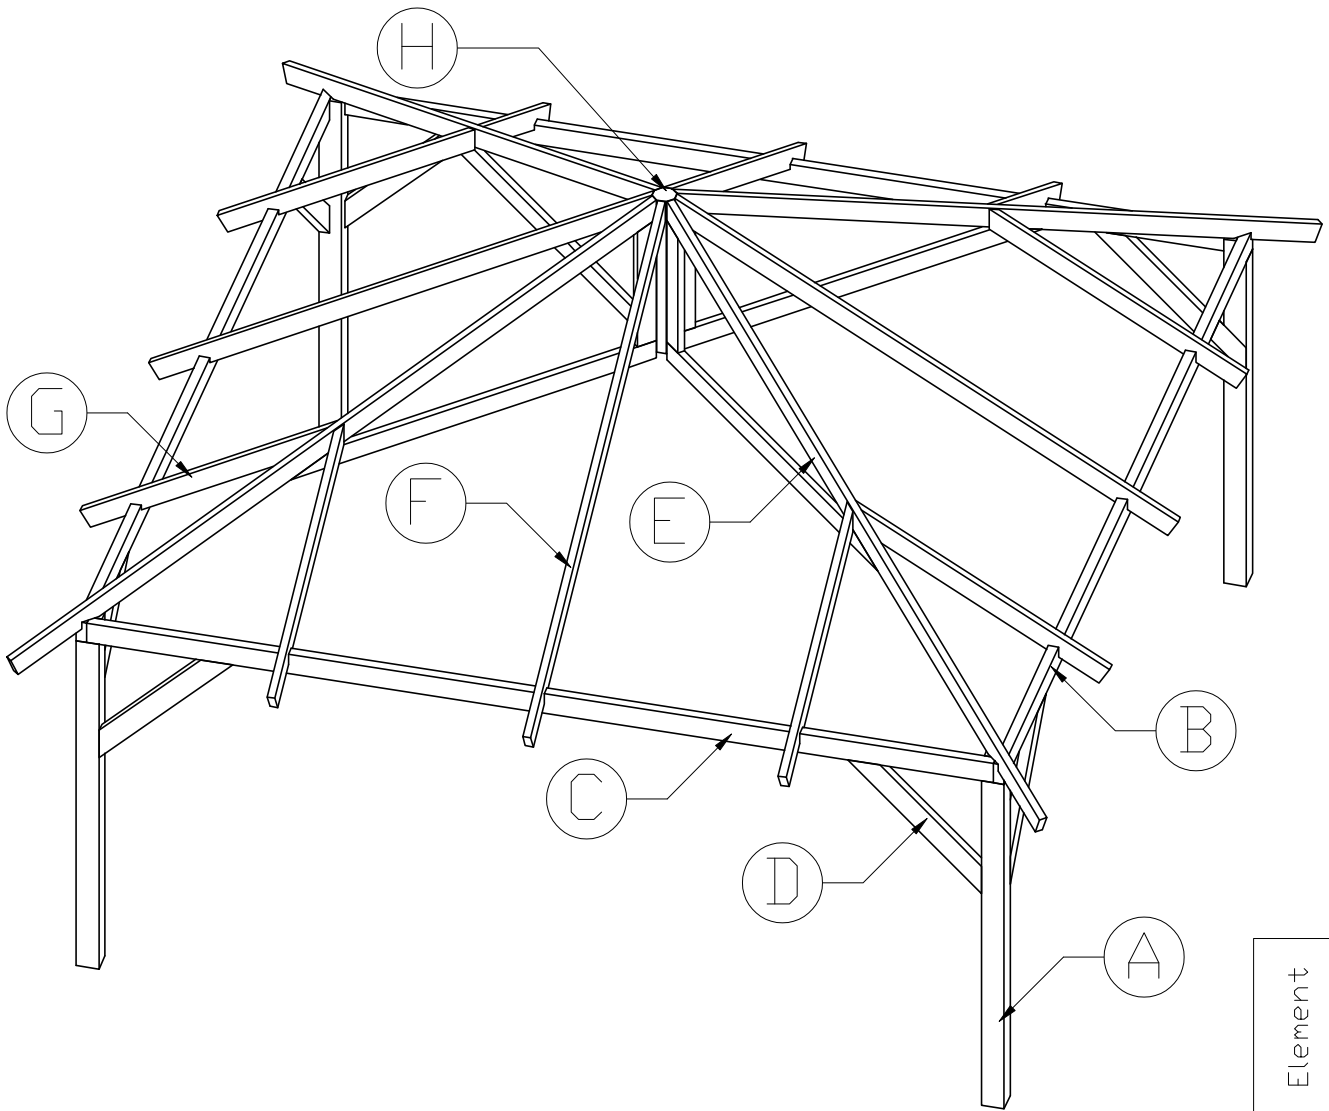

Gazebo Classico

Element	Quantity
A	4
B	2
C	2
D	8
E	4
F	4
G	4
H	1

Article:
Gazebo Classico

Page:
2/15

Article nr:
42.4343

3x wood
screw for
each leg A

Article:
Gazebo Classico

Page:
3/15

Article nr:
42.4343

use nails to attach angle struts to the legs

D

A

Article:
Gazebo Classico

Page:
6/15

Article nr:
42.4343

Article:
Gazebo Classico