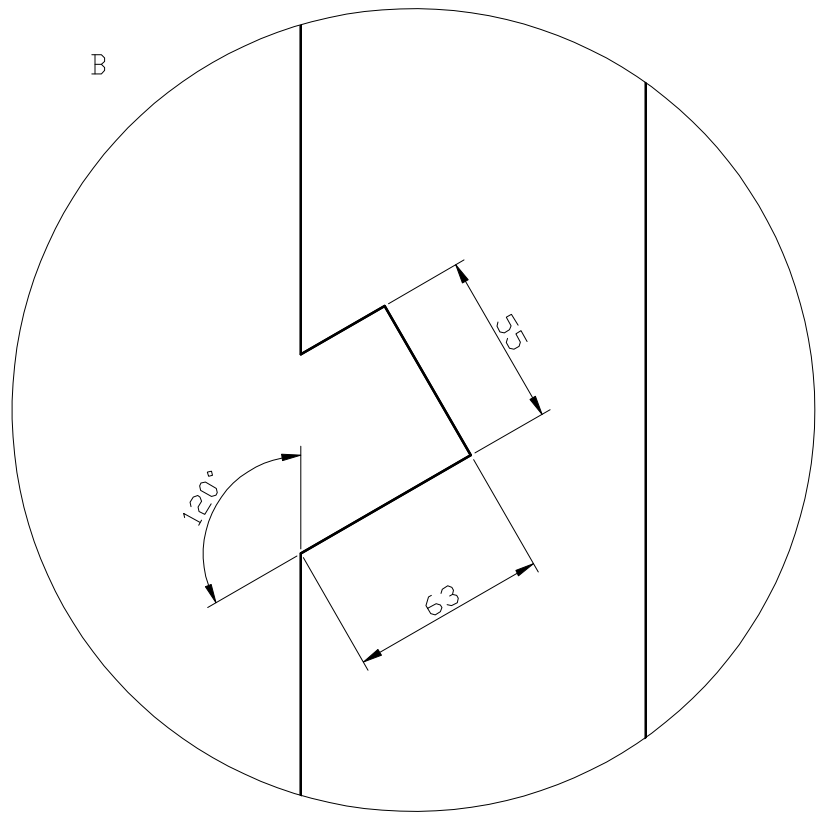

Article:
Gazebo Classico - Element G

Page:
15/15

Article nr:
42.4343