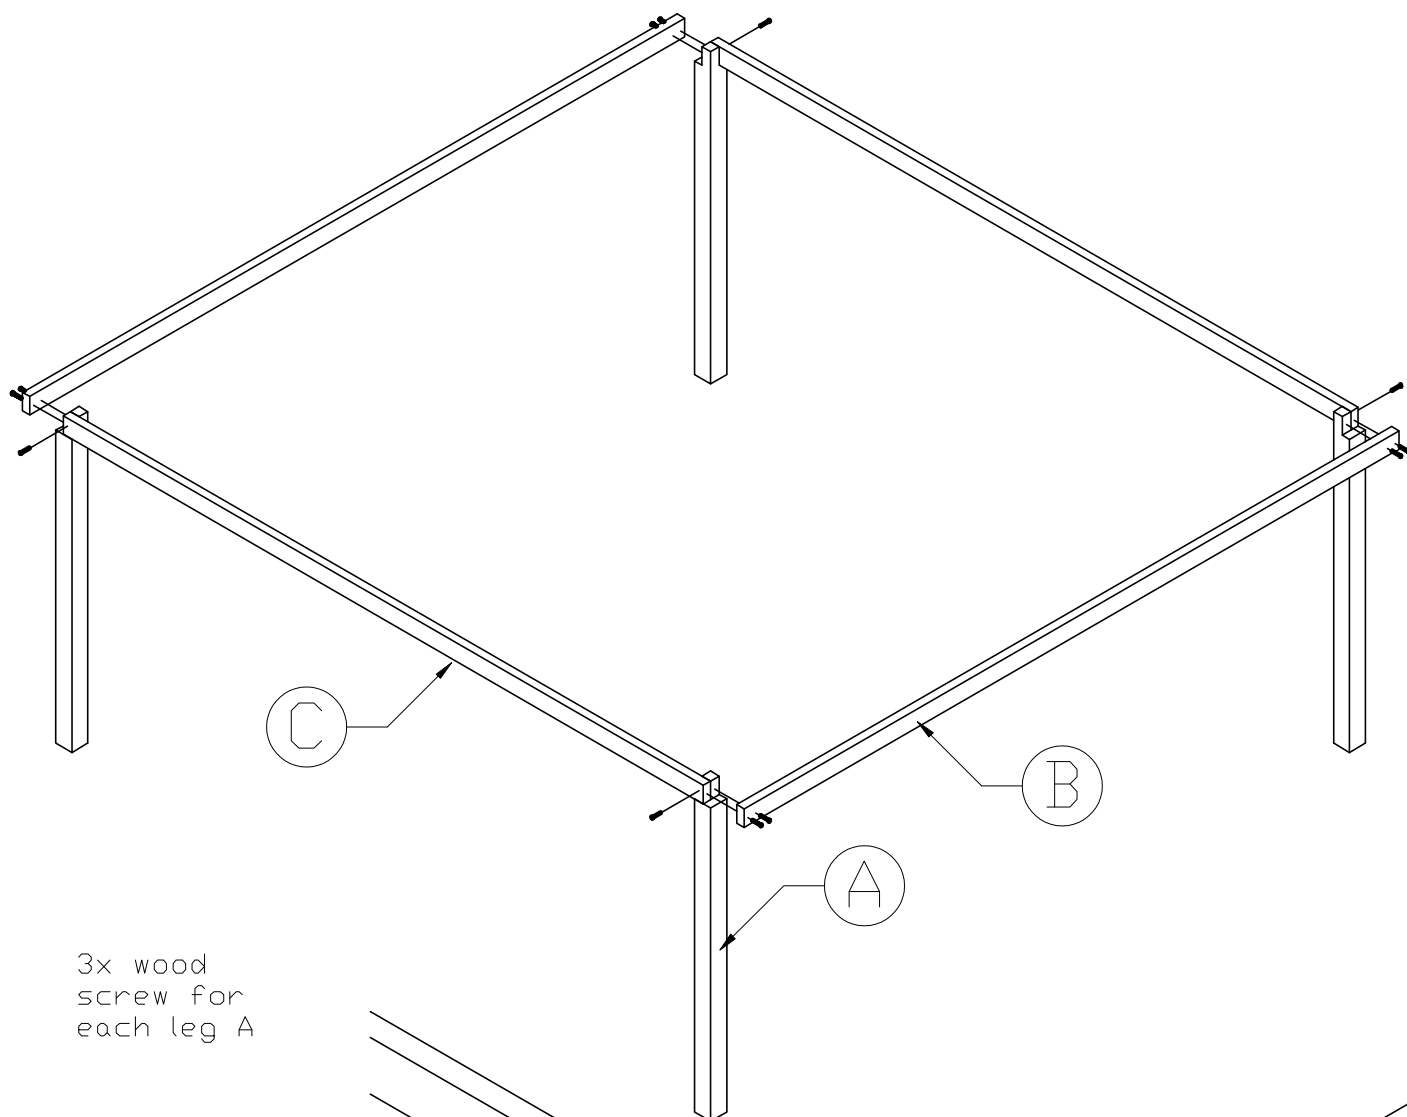

Gazebo Classico

Element	Quantity
A	4
B	2
C	2
D	8
E	4
F	4
G	4
H	1

Article:
Gazebo Classico

Page:
2/15

Article nr:
42.4343

3x wood
screw for
each leg A

Article:
Gazebo Classico

Page:
3/15

Article nr:
42.4343

use nails to attach angle struts to the legs

D

A

Article:
Gazebo Classico

Page:
6/15

Article nr:
42.4343

Article:
Gazebo Classico