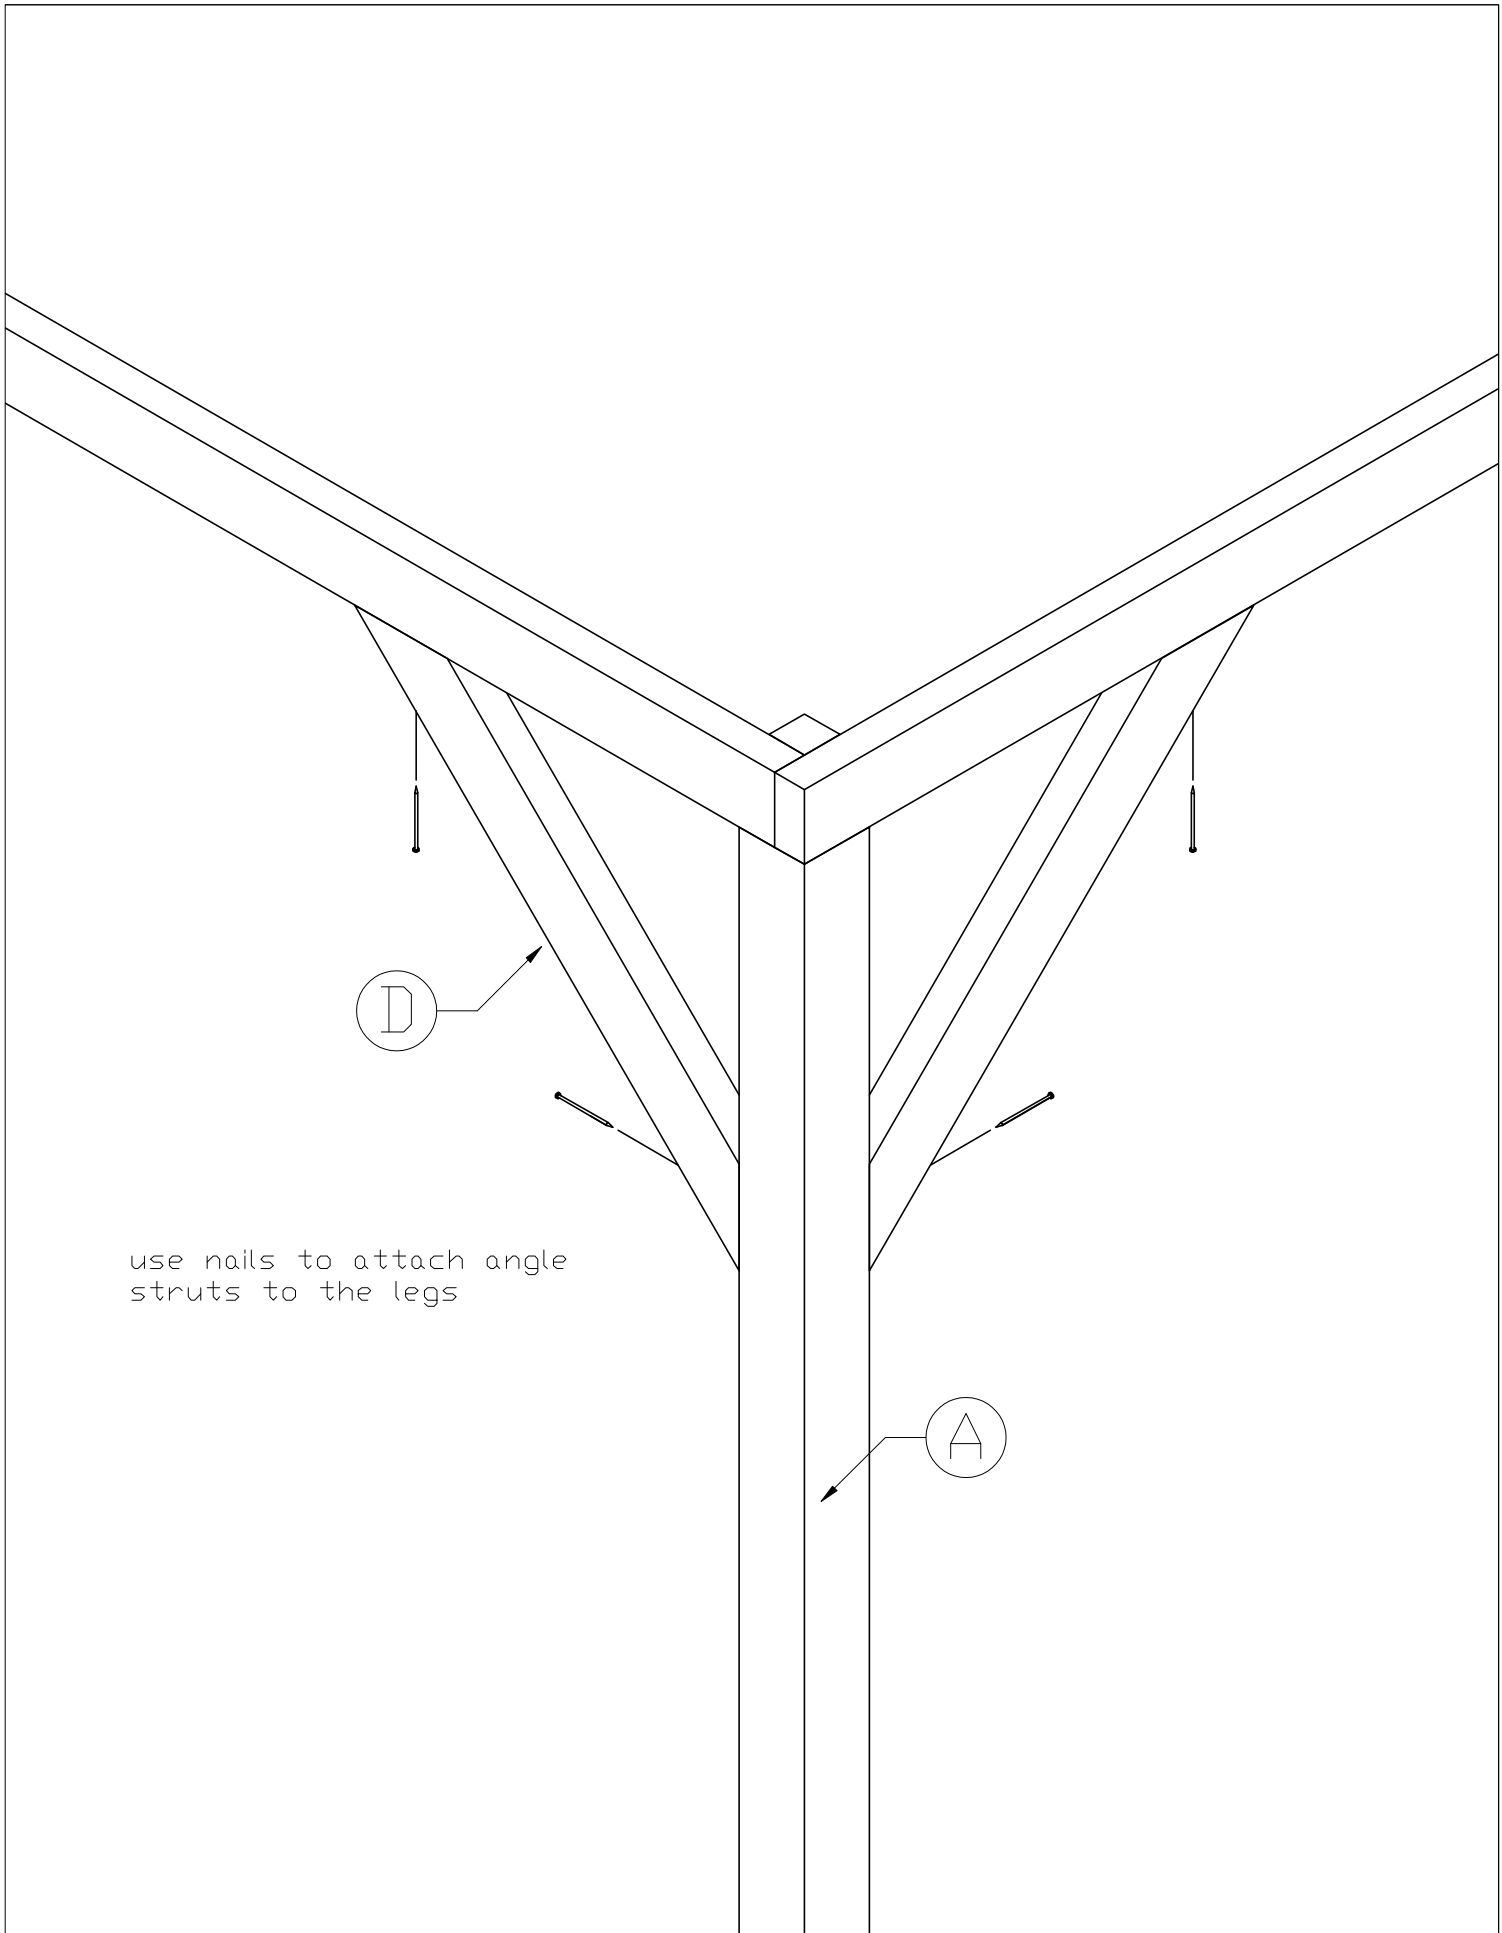

Gazebo Classico

Element	Quantity
A	4
B	2
C	2
D	8
E	4
F	4
G	4
H	1

Article:
Gazebo Classico

Page:
2/15

Article nr:
42.4343

3x wood
screw for
each leg A

Article:
Gazebo Classico

Page:
3/15

Article nr:
42.4343

use nails to attach angle struts to the legs

D

A

Article:
Gazebo Classico

Page:
6/15

Article nr:
42.4343

Article:
Gazebo Classico