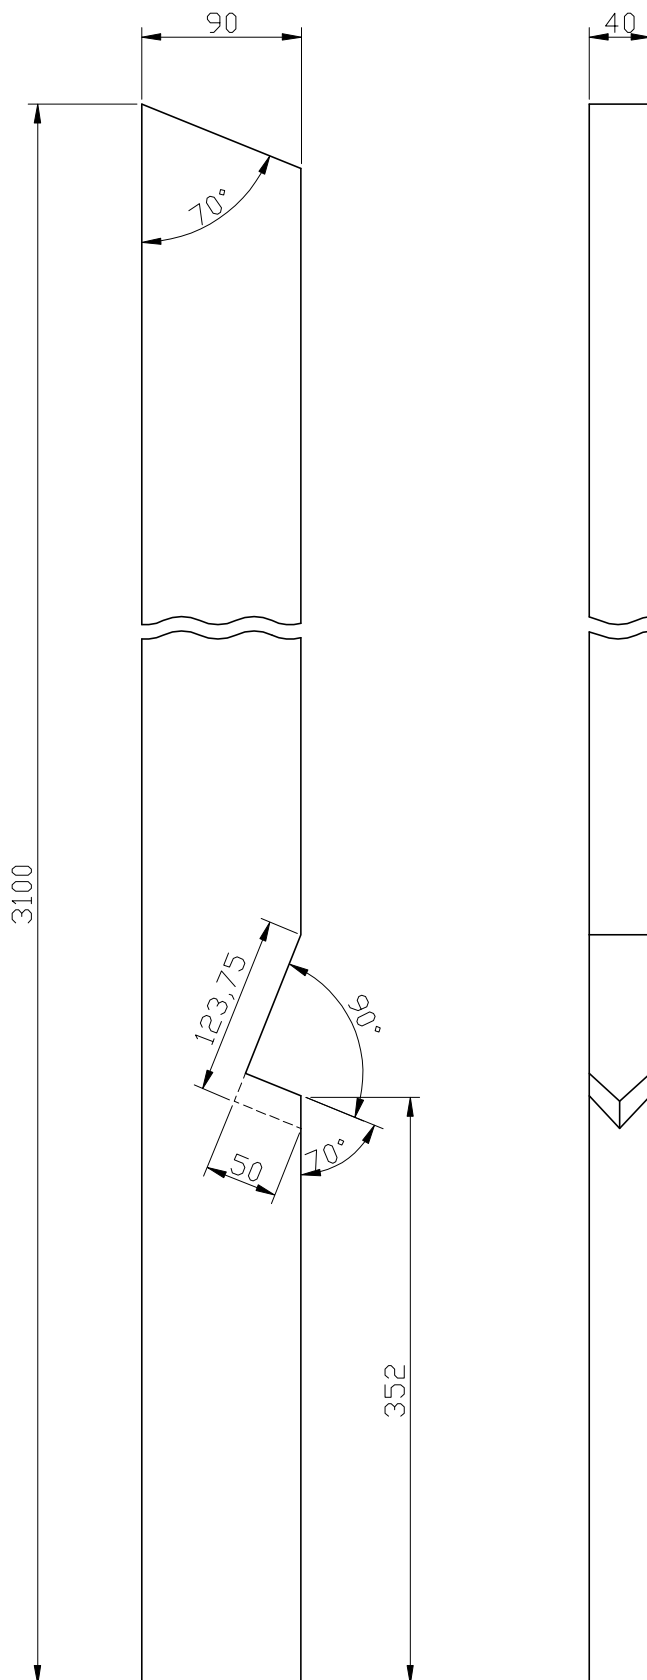

Article:

Gazebo Classico - Element E part E1

Page:

12/15

Article nr:

42.4343